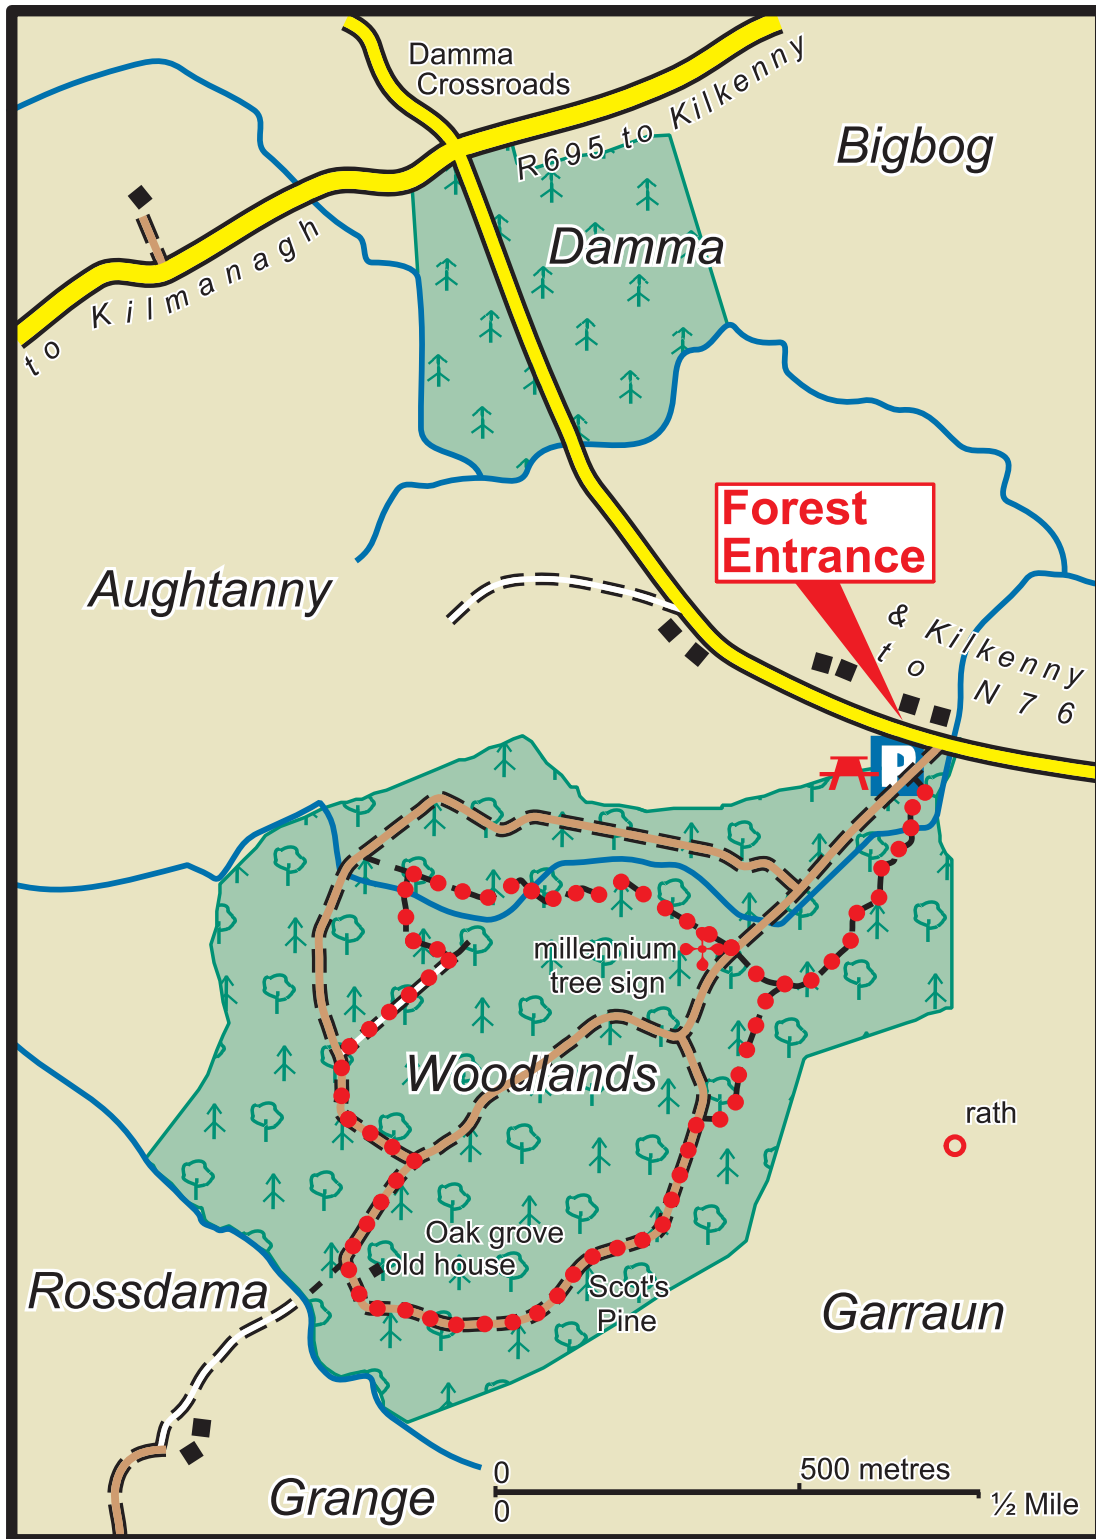

Coill an Fhaltaigh

- | | | | | | |
|--|--------------|--|-----------------------|--|--------------------|
| | Main Road | | Car Park | | Coillte Properties |
| | Minor Road | | Parking Spot | | Conifer Forest |
| | Forest Road | | Heritage Site | | Broadleaf Forest |
| | Forest Track | | Picnic Area | | |
| | Path | | Refreshments | | |
| | Viewpoint | | Toilets | | |
| | | | Red Walk: Long | | |

The representation on the map of roads, tracks and paths outside Coillte property should not be interpreted as conferring a right of way.