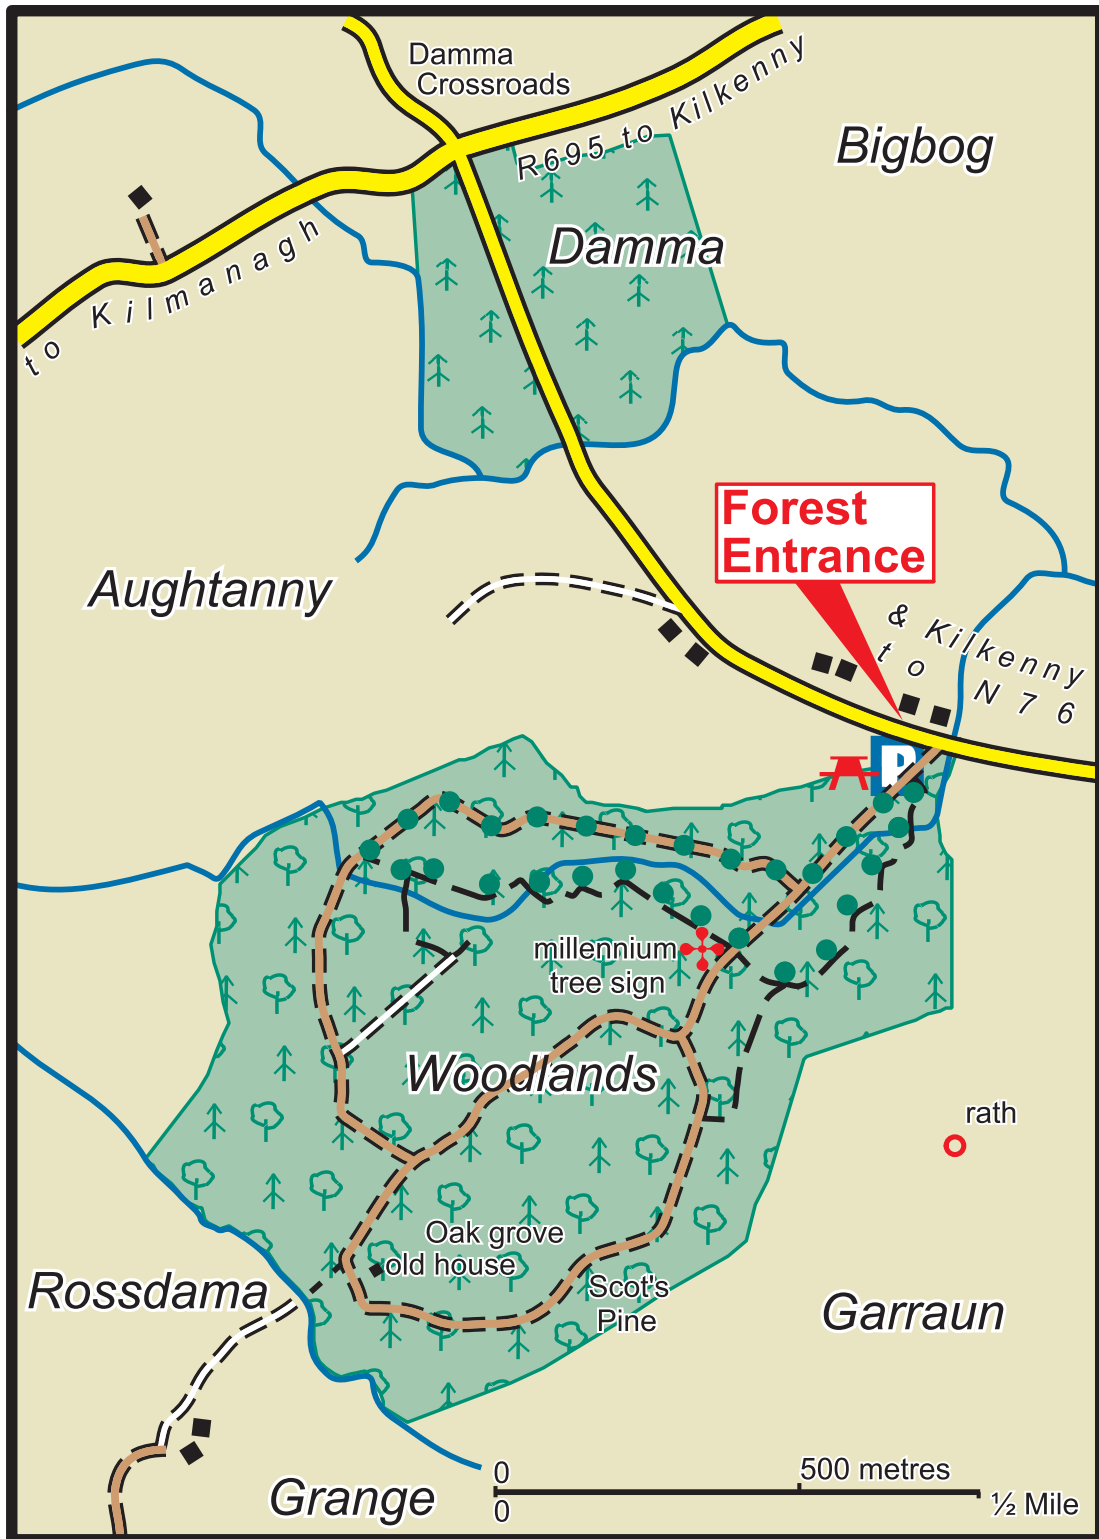

Coill an Fhaltaigh

- | | | | | | |
|---|--------------------------|---|---------------|--|--------------------|
|  | Main Road |  | Car Park |  | Coillte Properties |
|  | Minor Road |  | Parking Spot |  | Conifer Forest |
|  | Forest Road |  | Heritage Site |  | Broadleaf Forest |
|  | Forest Track |  | Picnic Area | | |
|  | Path |  | Refreshments | | |
|  | Viewpoint |  | Toilets | | |
|  | <i>Green Walk: Short</i> | | | | |

The representation on the map of roads, tracks and paths outside Coillte property should not be interpreted as conferring a right of way.