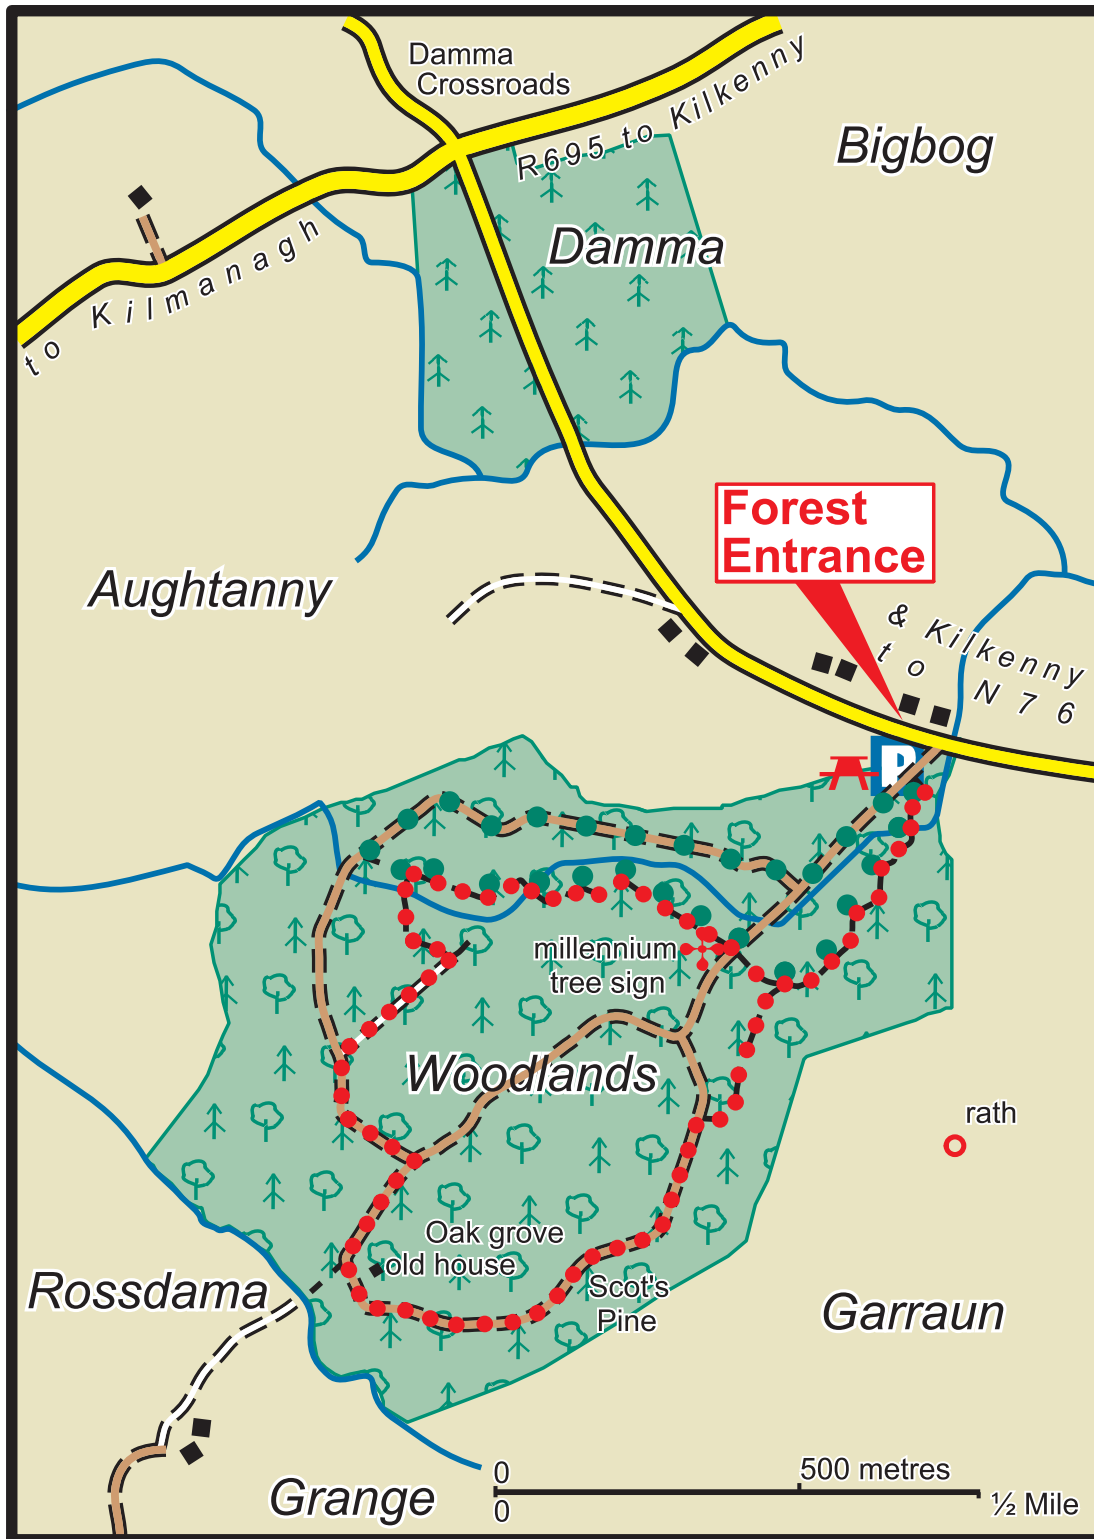

# Coill an Fhaltaigh

- |  |                          |  |               |  |                    |
|--|--------------------------|--|---------------|--|--------------------|
|  | Main Road                |  | Car Park      |  | Coillte Properties |
|  | Minor Road               |  | Parking Spot  |  | Conifer Forest     |
|  | Forest Road              |  | Heritage Site |  | Broadleaf Forest   |
|  | Forest Track             |  | Picnic Area   |  |                    |
|  | Path                     |  | Refreshments  |  |                    |
|  | Viewpoint                |  | Toilets       |  |                    |
|  | <b>Green Walk: Short</b> |  |               |  |                    |
|  | <b>Red Walk: Long</b>    |  |               |  |                    |

The representation on the map of roads, tracks and paths outside Coillte property should not be interpreted as conferring a right of way.