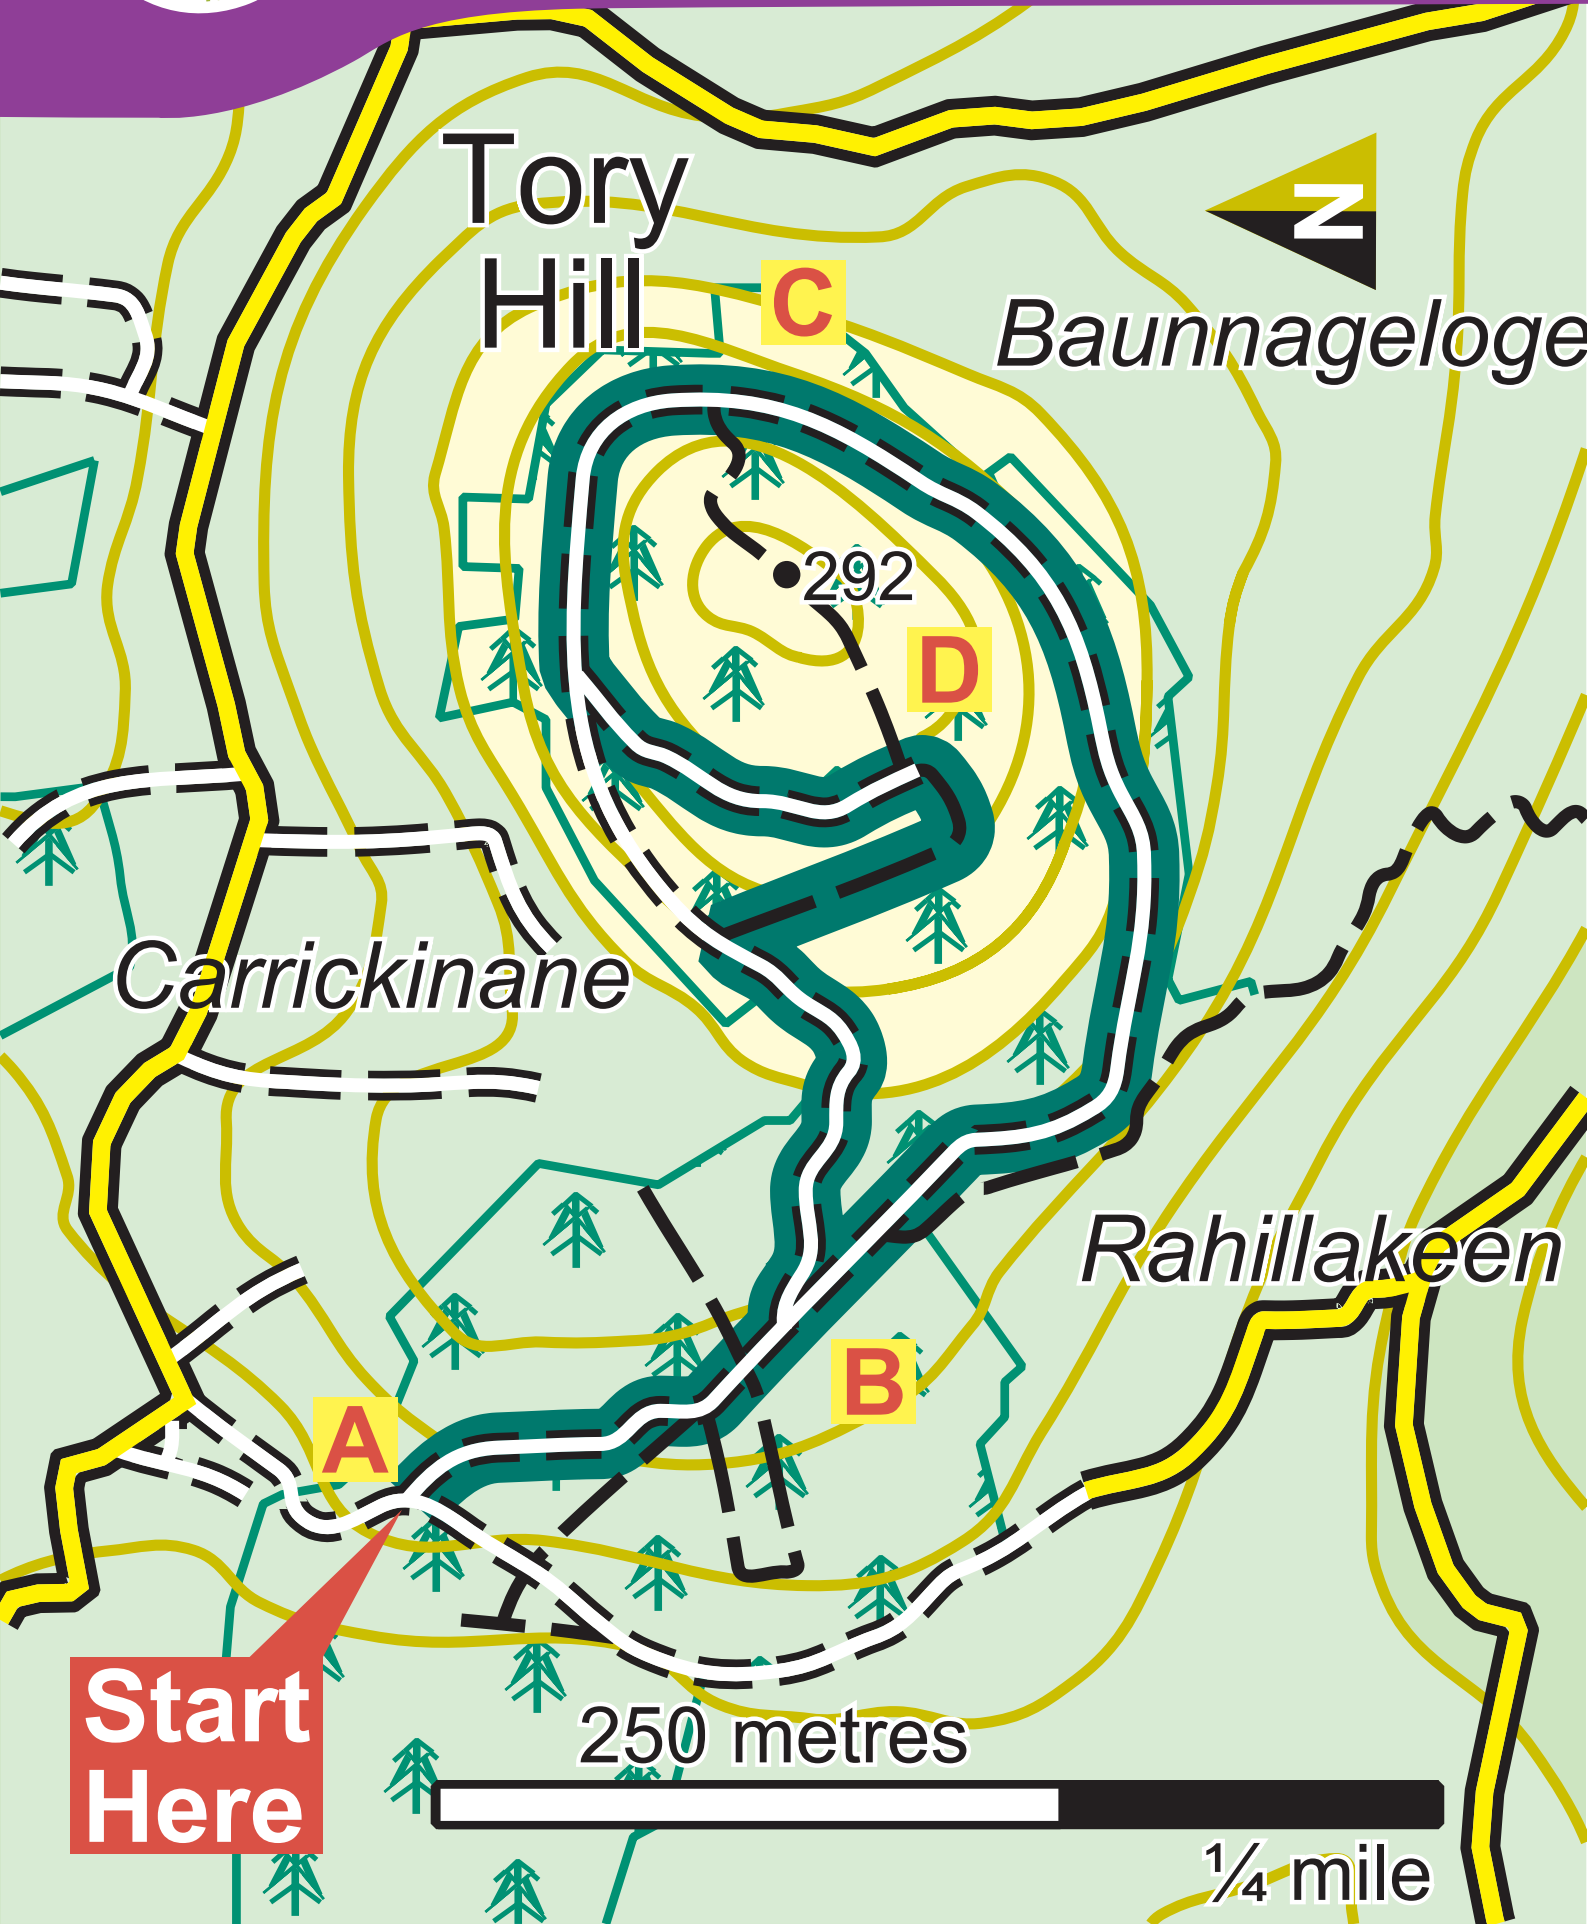

# Trailhead 34

Loop 34a

## Sliabh Greine Loop

Tory Hill

C

Baunnageloge

D

292

Carrickinane

Rahillakeen

B

A

Start Here

250 metres

1/4 mile